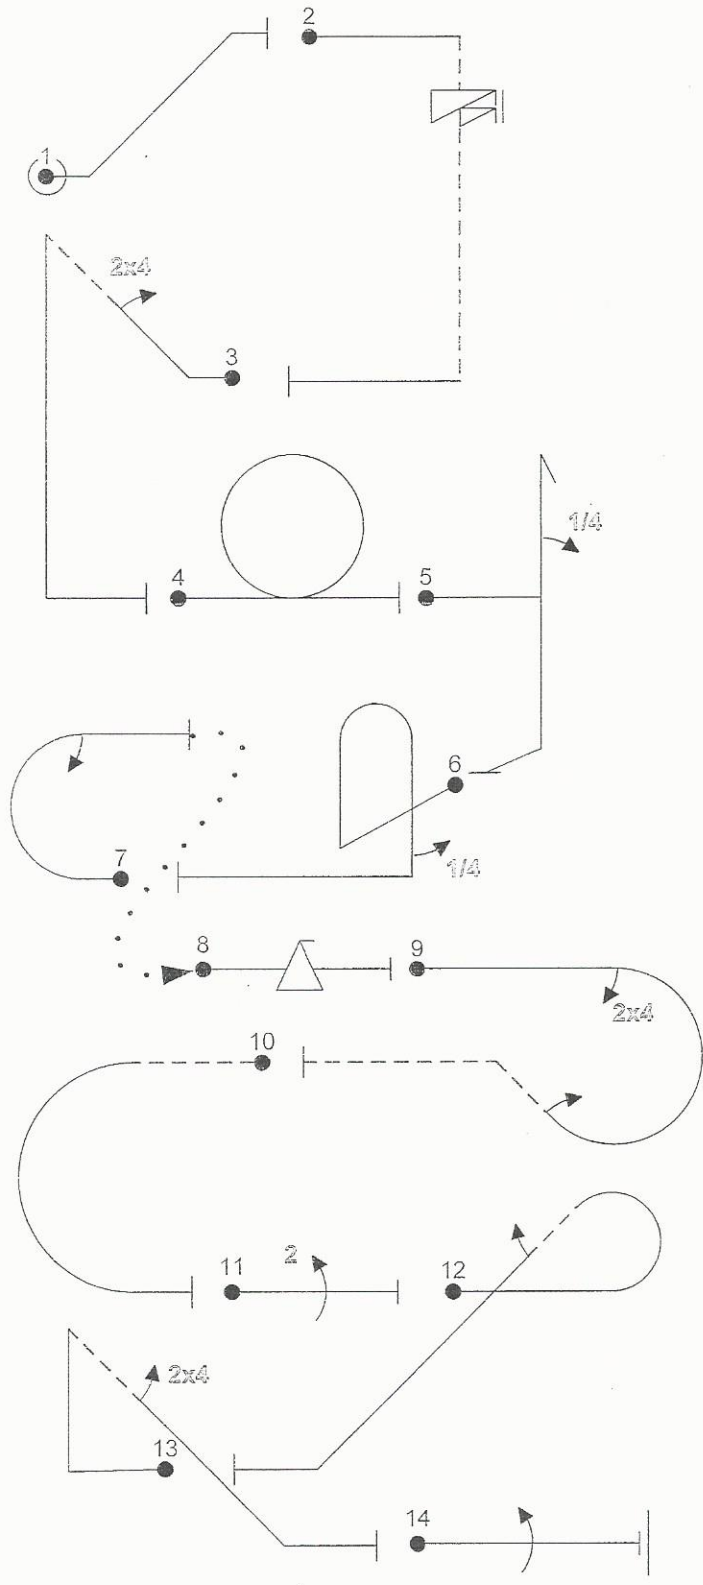

B	Contest:	Category: Intermediate	
	Date: 2014	Program: Free	Pilot's No.

Gress Gilmer
Pilot

wind direction

Created Using Aresit 2013™ software. ACCassidy@aol.com

Extra 300L

A/C:

Linda Meyers Monroney 5/5/14
(signature/date)