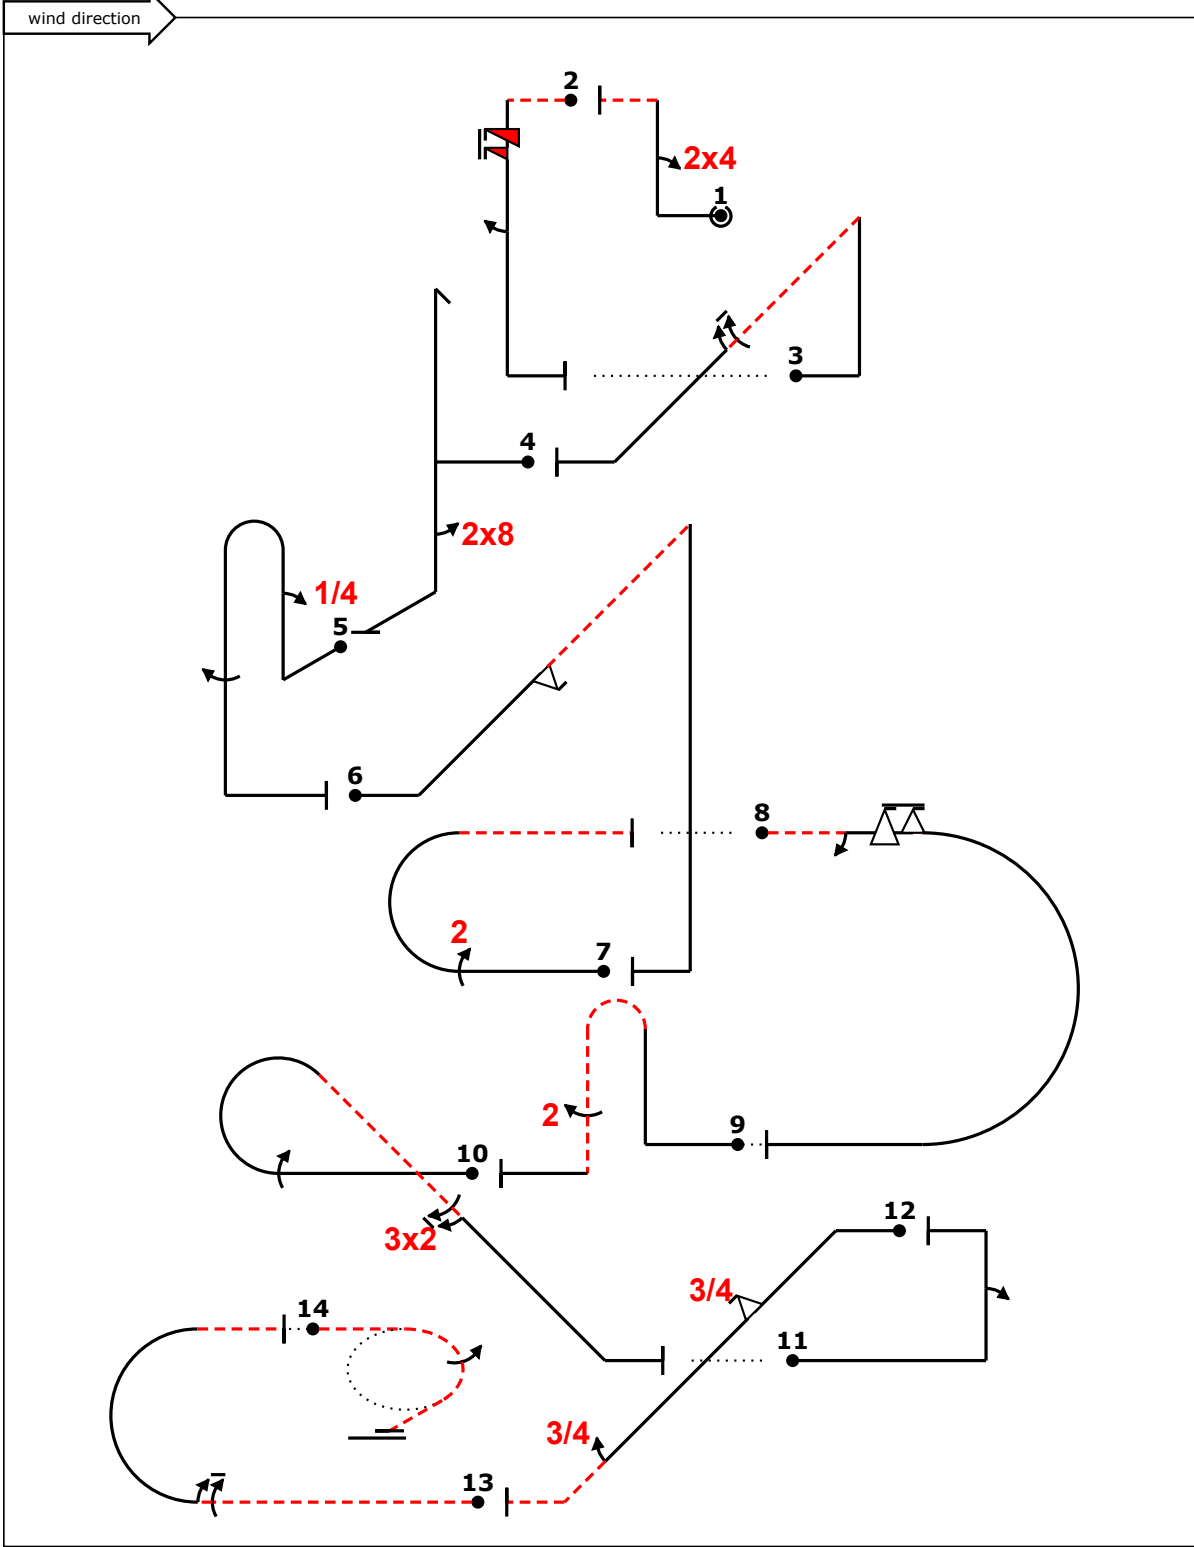

C	Contest:	Category: Power Advanced
	Date:	Program: Free
		Pilot's No. ____

Pilot: Luke Penner

A/C: Extra 300L

(signature/date)

FREE PROGRAM CHECK BY:

v24- -iv`6is.;2.. (-12,0) 'k.'6. /-.'h',8''+ 4'b.1.'- ...'2f...'t.....'' 2% . '22m--- (-5,0) 17% -''2',6fa (-2,0) pb22 ^
1c...'32.''' (-5,0) ++v'2 id.'3f....;3- 5% -...'6m- (2,0) -1joi-