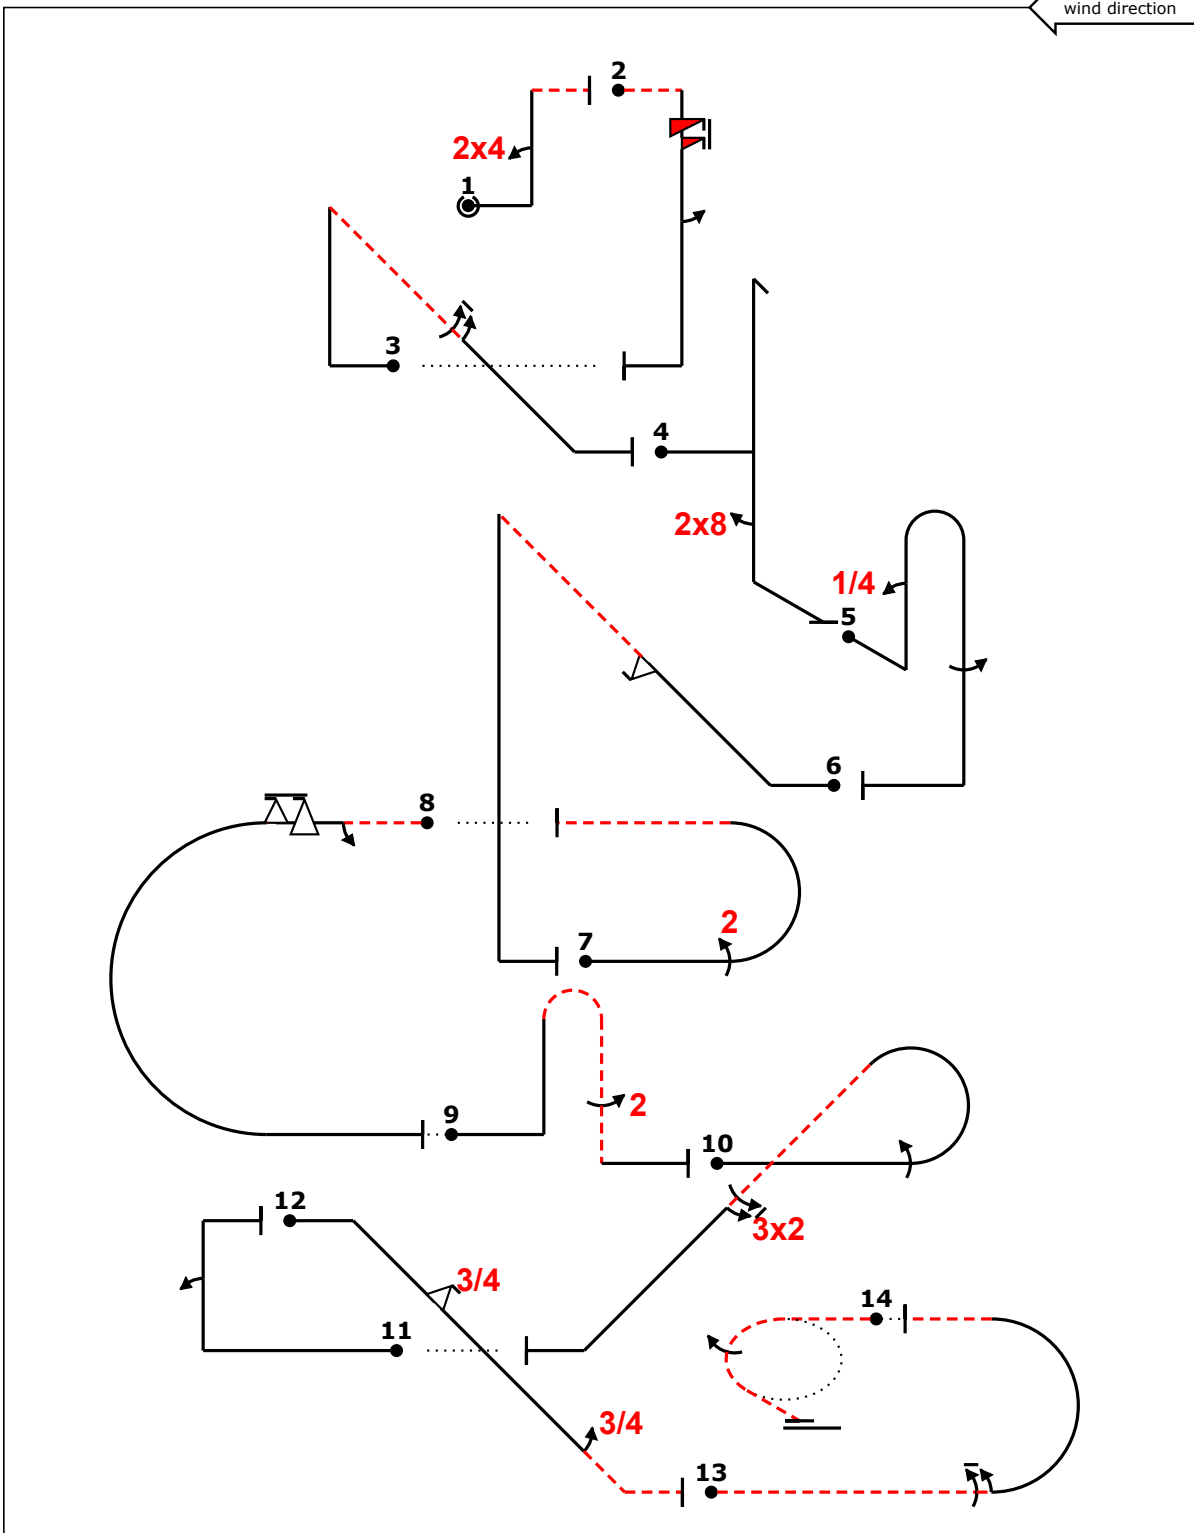

INTERNATIONAL AEROBATIC CLUB SCORESHEET										
A	Contest:			Date:	Category: Power Advanced	Programme: Free	pilot's number			
	No	Symbol	Cat. No.	K	Total K	Grade	Remarks	Item	K	Score
1		1.1.7.1 9.4.1.2	9 9	18	SF 7			<b>Presentation</b>	25	
2		1.1.7.4 9.12.1.6 9.1.5.2	9 5 4	18	SF 3			FIGURE TOTAL K =	300	
3		1.2.7.1 9.1.4.6	13 10	23	SF 7			INC. PRESENTATION =	325	
4		5.2.1.1 9.8.5.1	17 3	20	SF 5			Aircraft type: Extra 300L		
5		8.4.1.1 9.1.1.1 9.1.5.4	13 6 8	27	SF 7			FREE PROGRAM CHECKED BY:  Signature: _____ Printed Name: _____ IAC No: _____ Date: _____		
6		1.2.3.1 9.9.2.2	12 13	25	SF 4					
7		7.2.1.1 9.2.3.4	6 9	15	SF 7					
8		7.2.1.4 9.1.3.2 9.9.3.6	6 4 14	24	SF 4					
9		8.4.3.1 9.2.5.4	15 9	24	SF 7			Judge Name: _____  IAC # _____  Assistant Name: _____  IAC # _____		
10		8.5.6.1 9.1.3.4 9.2.4.6	10 8 12	30	SF 7					
11		1.1.6.1 9.1.1.2	10 8	18	SF 7					
12		1.1.3.3 9.9.4.3 9.1.4.3	8 11 6	25	SF 4					
13		7.2.3.2 9.1.3.6	7 10	17	SF 7					
14		2.1.3.4	16	16	SF 2					

Luke Penner Pilot  
 C-GXRA A/C

<b>B</b>	Contest:	Category: Power Advanced
	Date:	Program: Free
		Pilot's No. <input type="text"/>

Pilot: Luke Penner

wind direction

A/C: Extra 300L

(signature/date)

FREE PROGRAM CHECK BY:

v24- -iv`6is.;2.. (-12,0) 'k.'6. /~.'h',8''+ 4'b.1.'~ ...'2f...t.....' 2% . '22m--- (-5,0) 17% -''2',6fa (-2,0) pb22`  
 1c...'32.' (-5,0) ++v'2 id.'3f...;3- 5% -...'6m- (2,0) -1joi-

<b>C</b>	Contest:	Category: Power Advanced
	Date:	Program: Free
		Pilot's No. <input type="text"/>

Pilot: Luke Penner

A/C: Extra 300L

(signature/date)

FREE PROGRAM CHECK BY:

v24- -iv`6is.;2.. (-12,0) 'k.'6. /-.'h',8''+ 4'b.1.'- ...'2f...'t.....'' 2% . '22m--- (-5,0) 17% -''2',6fa (-2,0) pb22 ^  
1c...'32.''' (-5,0) ++v'2 id.'3f....;3- 5% -...'6m- (2,0) -1joi-